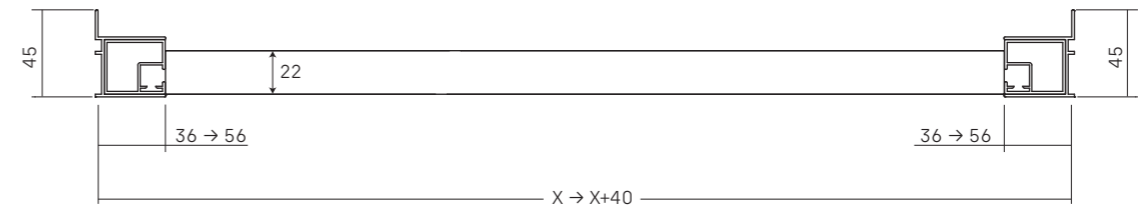

FREE • FRONT VIEW

6 mm Th.

- **STANDARD FREE [measurements are in mm]**

- **SPECIAL COMPOSITIONS - FIXED SIDE ON WALL**

FRFIMU + FRSN + FRFI

FRFIMU

FREE • TOP VIEW

6 mm Th.

- **DOOR PROFILES FOR RECESS**

- **DOOR PROFILES + FIXED SIDE FOR 2 SIDED VERSION**

- **PROFILES FOR DOUBLE CORNER SLIDING DOOR**