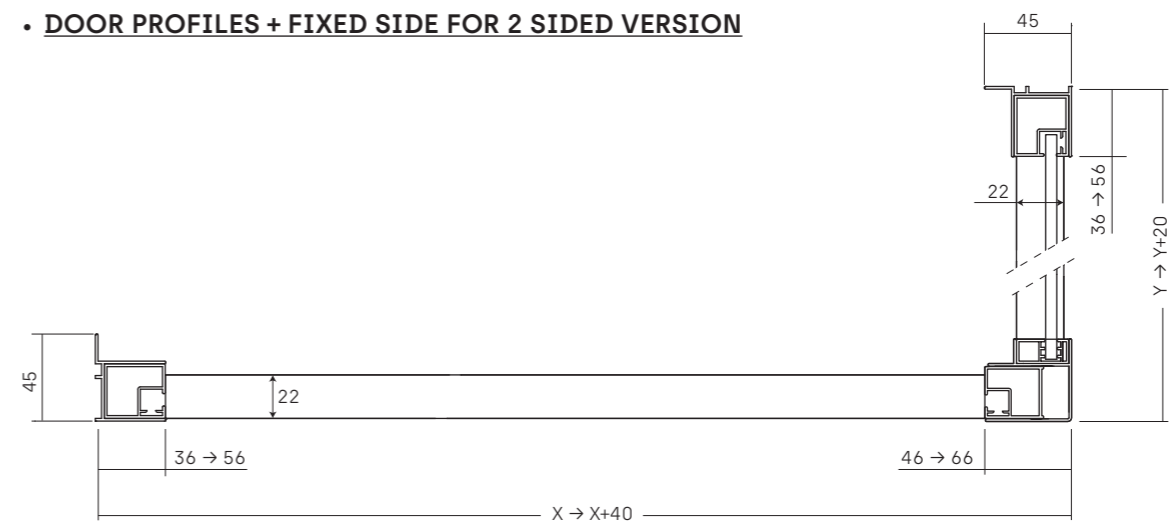

FREE • FRONT VIEW

6 mm Th.

- **STANDARD FREE [measurements are in mm]**

- **SPECIAL COMPOSITIONS - FIXED SIDE ON WALL**

FRFIMU + FRSN + FRFI

FRFIMU

FREE • TOP VIEW

6 mm Th.

- **DOOR PROFILES FOR RECESS**

- **DOOR PROFILES + FIXED SIDE FOR 2 SIDED VERSION**

- **PROFILES FOR DOUBLE CORNER SLIDING DOOR**