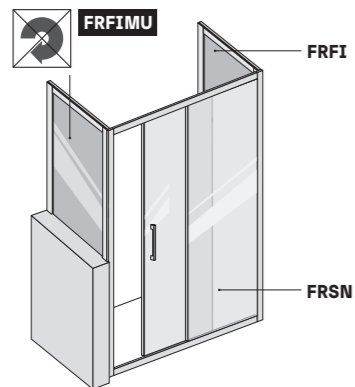

FREE • FRONT VIEW

6 mm Th.

- **STANDARD FREE [measurements are in mm]**

- **SPECIAL COMPOSITIONS - FIXED SIDE ON WALL**

FRFIMU + FRSN + FRFI

FRFIMU

FREE • TOP VIEW

6 mm Th.

- **DOOR PROFILES FOR RECESS**

- **DOOR PROFILES + FIXED SIDE FOR 2 SIDED VERSION**

- **PROFILES FOR DOUBLE CORNER SLIDING DOOR**