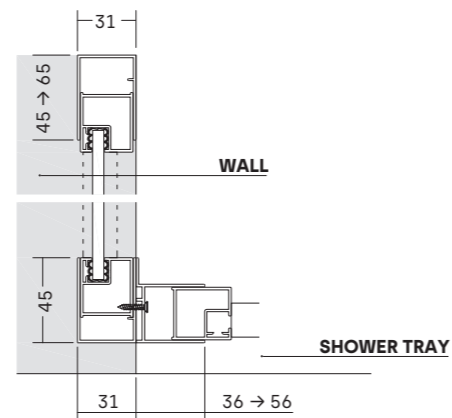

FREE • FRONT VIEW

6 mm Th.

- **STANDARD FREE [measurements are in mm]**

- **SPECIAL COMPOSITIONS - FIXED SIDE ON WALL**

FRFIMU + FRSN + FRFI

FRFIMU

FREE • TOP VIEW

6 mm Th.

- **DOOR PROFILES FOR RECESS**

- **DOOR PROFILES + FIXED SIDE FOR 2 SIDED VERSION**

- **PROFILES FOR DOUBLE CORNER SLIDING DOOR**