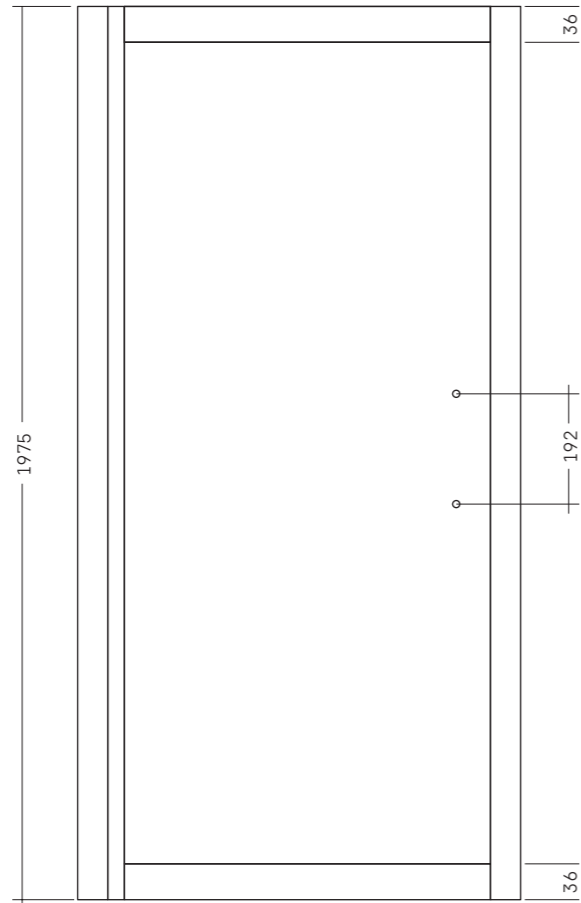

FREE • FRONT VIEW

6 mm Th.

- **STANDARD FREE [measurements are in mm]**

- **SPECIAL COMPOSITIONS - FIXED SIDE ON WALL**

FRFIMU + FRSN + FRFI

FRFIMU

FREE • TOP VIEW

6 mm Th.

- **DOOR PROFILES FOR RECESS**

- **DOOR PROFILES + FIXED SIDE FOR 2 SIDED VERSION**

- **PROFILES FOR DOUBLE CORNER SLIDING DOOR**