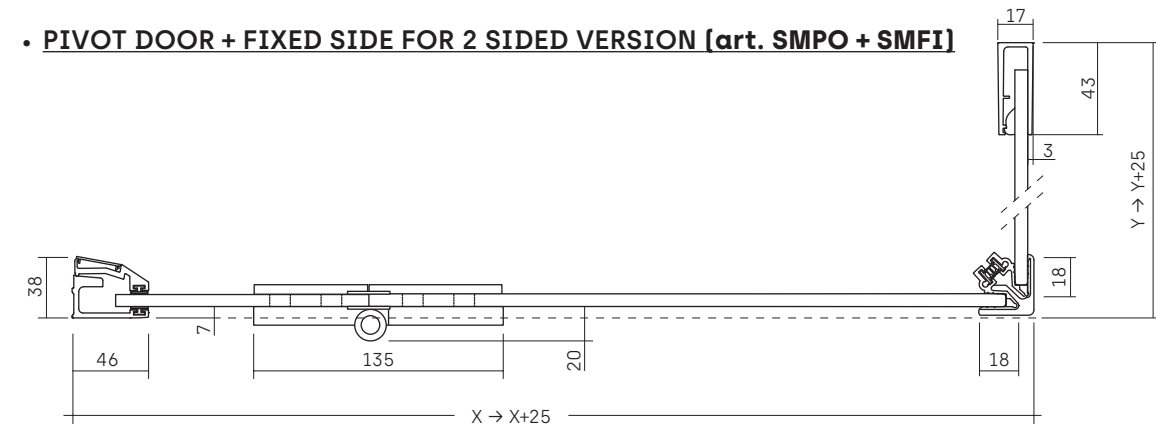

SMART • FRONT VIEW

6 mm Th.

• STANDARD SMART (measurements are in mm)

• SPECIAL COMPOSITIONS - FIXED SIDE ON WALL

SMNI + MUFIANG (LH and RH version)

MUFIANG

SMART • TOP VIEW

6 mm Th.

• PIVOT DOOR FOR RECESS (art. SMNI)

• PIVOT DOOR + FIXED SIDE FOR 2 SIDED VERSION (art. SMPO + SMFI)

• PIVOT DOOR + IN-LINE FIXED SIDE (art. SMPL + SMFL)

• PIVOT DOOR + DOUBLE CORNER FIXED SIDE (art. SMPL + SM2F)