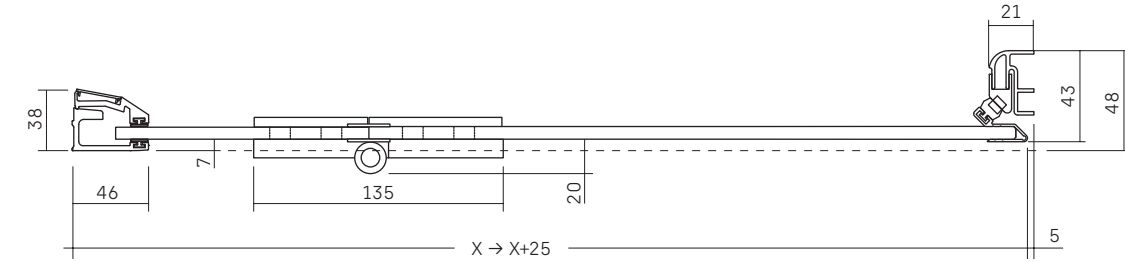

SMART • FRONT VIEW

6 mm Th.

• STANDARD SMART (measurements are in mm)

• SPECIAL COMPOSITIONS - FIXED SIDE ON WALL

SMNI + MUFIANG (LH and RH version)

MUFIANG

SMART • TOP VIEW

6 mm Th.

• PIVOT DOOR FOR RECESS (art. SMNI)

• PIVOT DOOR + FIXED SIDE FOR 2 SIDED VERSION (art. SMPO + SMFI)

• PIVOT DOOR + IN-LINE FIXED SIDE (art. SMPL + SMFL)

• PIVOT DOOR + DOUBLE CORNER FIXED SIDE (art. SMPL + SM2F)