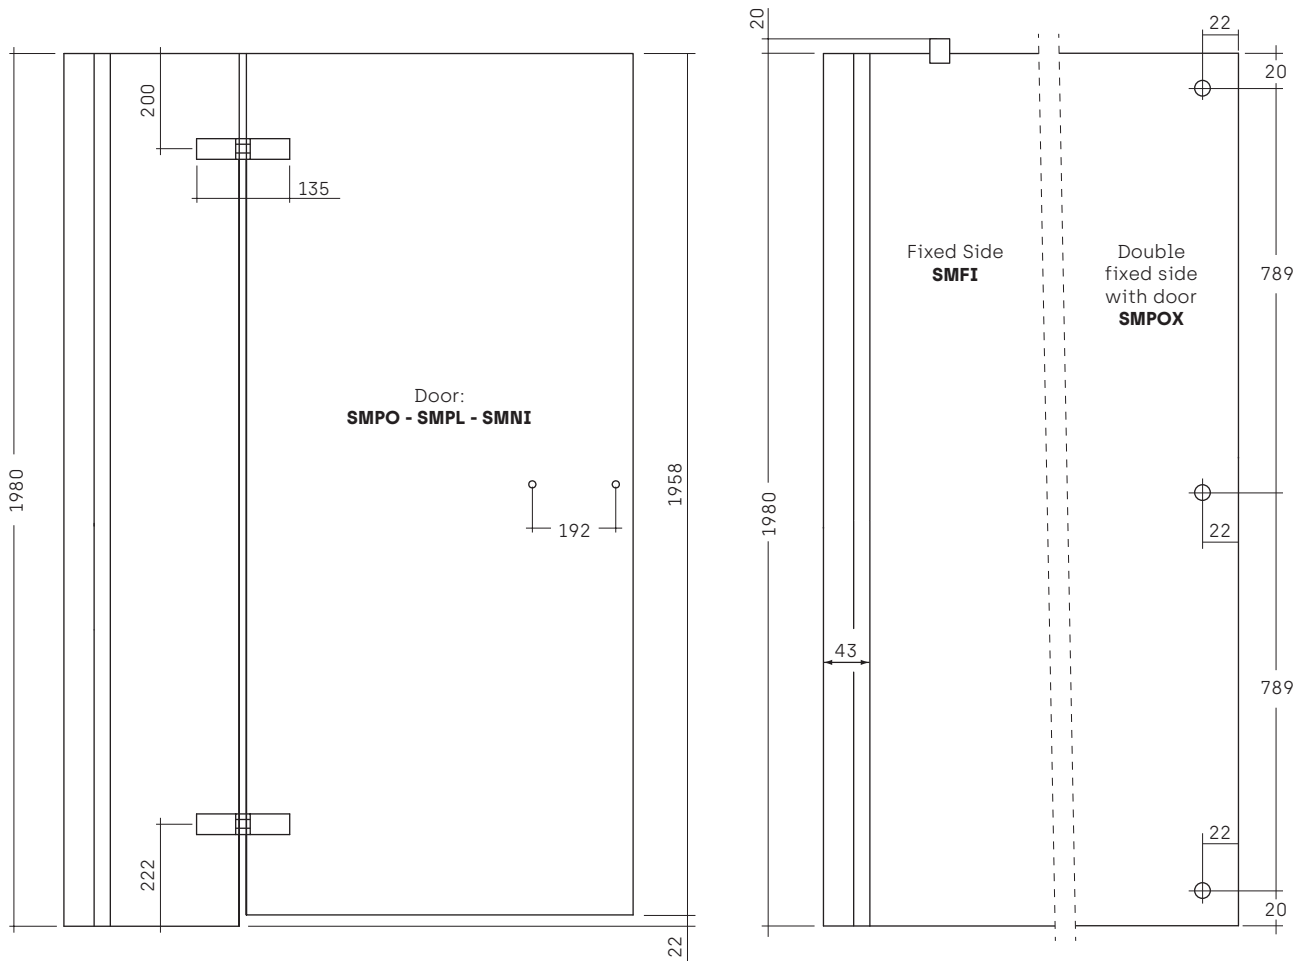

SMART • FRONT VIEW

6 mm Th.

• STANDARD SMART (measurements are in mm)

• SPECIAL COMPOSITIONS - FIXED SIDE ON WALL

SMNI + MUFIANG (LH and RH version)

MUFIANG

SMART • TOP VIEW

6 mm Th.

• PIVOT DOOR FOR RECESS (art. SMNI)

• PIVOT DOOR + FIXED SIDE FOR 2 SIDED VERSION (art. SMPO + SMFI)

• PIVOT DOOR + IN-LINE FIXED SIDE (art. SMPL + SMFL)

• PIVOT DOOR + DOUBLE CORNER FIXED SIDE (art. SMPL + SM2F)