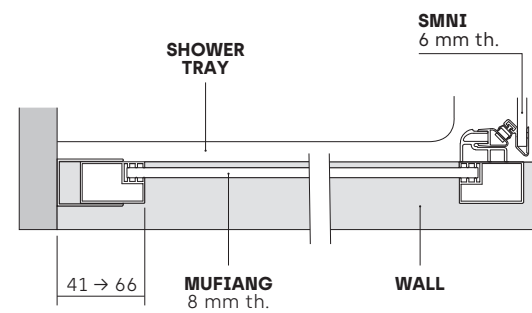

SMART • FRONT VIEW

6 mm Th.

• STANDARD SMART (measurements are in mm)

• SPECIAL COMPOSITIONS - FIXED SIDE ON WALL

SMNI + MUFIANG (LH and RH version)

MUFIANG

SMART • TOP VIEW

6 mm Th.

• PIVOT DOOR FOR RECESS (art. SMNI)

• PIVOT DOOR + FIXED SIDE FOR 2 SIDED VERSION (art. SMPO + SMFI)

• PIVOT DOOR + IN-LINE FIXED SIDE (art. SMPL + SMFL)

• PIVOT DOOR + DOUBLE CORNER FIXED SIDE (art. SMPL + SM2F)