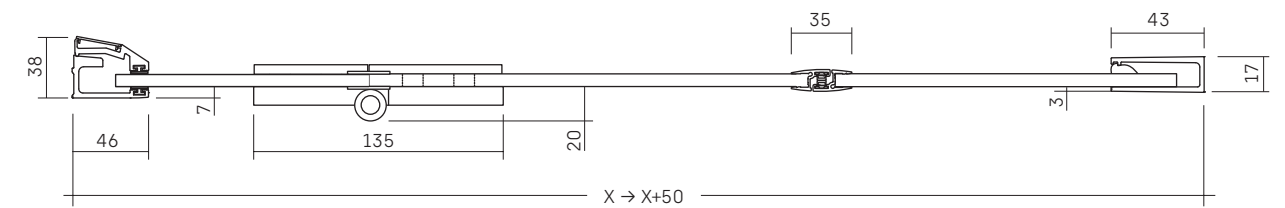

SMART • FRONT VIEW

6 mm Th.

• STANDARD SMART (measurements are in mm)

• SPECIAL COMPOSITIONS - FIXED SIDE ON WALL

SMNI + MUFIANG (LH and RH version)

MUFIANG

SMART • TOP VIEW

6 mm Th.

• PIVOT DOOR FOR RECESS (art. SMNI)

• PIVOT DOOR + FIXED SIDE FOR 2 SIDED VERSION (art. SMPO + SMFI)

• PIVOT DOOR + IN-LINE FIXED SIDE (art. SMPL + SMFL)

• PIVOT DOOR + DOUBLE CORNER FIXED SIDE (art. SMPL + SM2F)