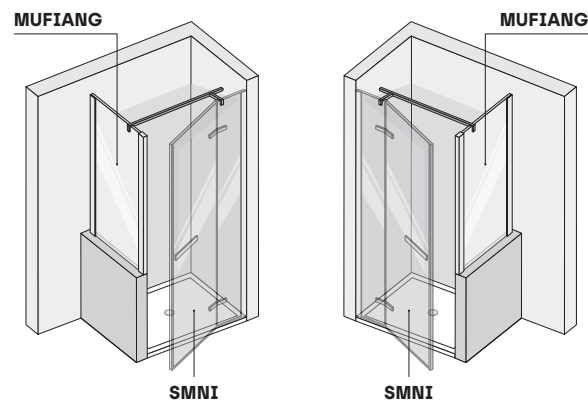

SMART • FRONT VIEW

6 mm Th.

• STANDARD SMART (measurements are in mm)

• SPECIAL COMPOSITIONS - FIXED SIDE ON WALL

SMNI + MUFIANG (LH and RH version)

MUFIANG

SMART • TOP VIEW

6 mm Th.

• PIVOT DOOR FOR RECESS (art. SMNI)

• PIVOT DOOR + FIXED SIDE FOR 2 SIDED VERSION (art. SMPO + SMFI)

• PIVOT DOOR + IN-LINE FIXED SIDE (art. SMPL + SMFL)

• PIVOT DOOR + DOUBLE CORNER FIXED SIDE (art. SMPL + SM2F)