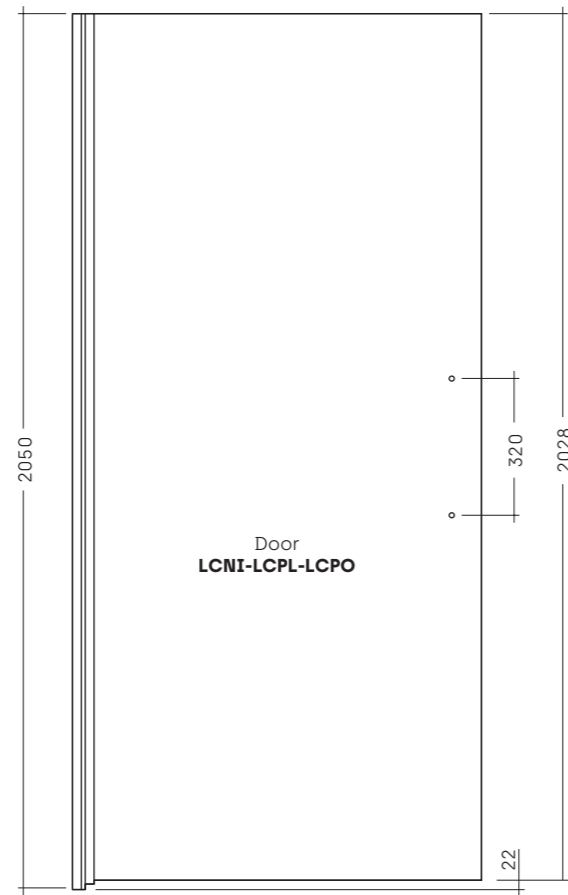

LUCE • FRONT VIEW

8 mm Th.

• STANDARD LUCE [measurements are in mm]

LUCE • FRONT VIEW

8 mm Th.

• STANDARD LUCE [measurements are in mm]

• SPECIAL COMPOSITIONS - FIXED SIDE ON WALL

LCNI + MUFIANG [LH and RH version]

MUFIANG

• SPECIAL COMPOSITIONS - FIXED SIDE ON WALL

LCPL + MUFILIN [LH and RH version]

MUFILIN

LUCE • TOP VIEW

8 mm Th.

• PIVOT DOOR FOR RECESS [art. LCNI]

LUCE • TOP VIEW

8 mm Th.

• PIVOT DOOR + FIXED SIDE FOR 2 SIDED VERSION [art. LCPO+LCFI]

• PIVOT DOOR + IN-LINE FIXED SIDE [art. LCPL+LCFL]

• PIVOT DOOR + DOUBLE CORNER FIXED SIDE [art. LCPL+LC2F]