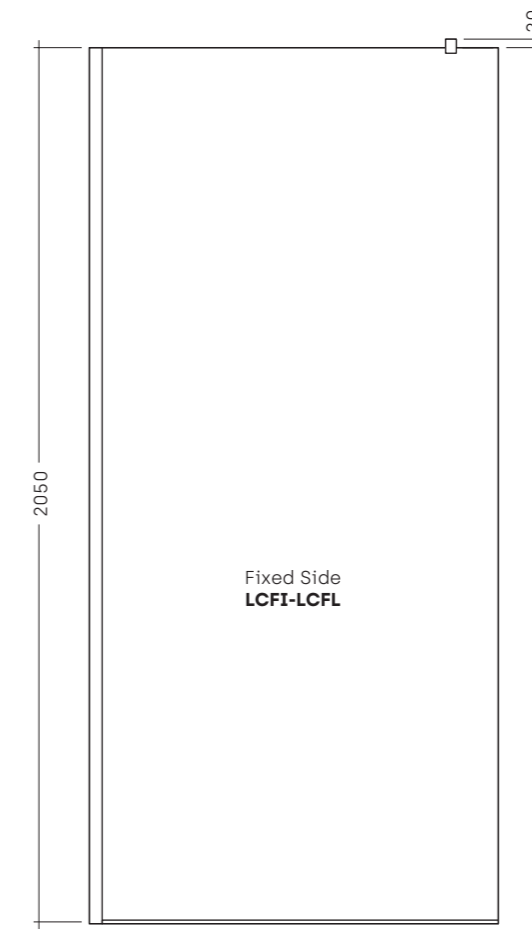

LUCE • FRONT VIEW

8 mm Th.

• STANDARD LUCE [measurements are in mm]

LUCE • FRONT VIEW

8 mm Th.

• STANDARD LUCE [measurements are in mm]

• SPECIAL COMPOSITIONS - FIXED SIDE ON WALL

LCNI + MUFIANG [LH and RH version]

MUFIANG

• SPECIAL COMPOSITIONS - FIXED SIDE ON WALL

LCPL + MUFILIN [LH and RH version]

MUFILIN

LUCE • TOP VIEW

8 mm Th.

• PIVOT DOOR FOR RECESS [art. LCNI]

LUCE • TOP VIEW

8 mm Th.

• PIVOT DOOR + FIXED SIDE FOR 2 SIDED VERSION [art. LCPO+LCFI]

• PIVOT DOOR + IN-LINE FIXED SIDE [art. LCPL+LCFL]

• PIVOT DOOR + DOUBLE CORNER FIXED SIDE [art. LCPL+LC2F]