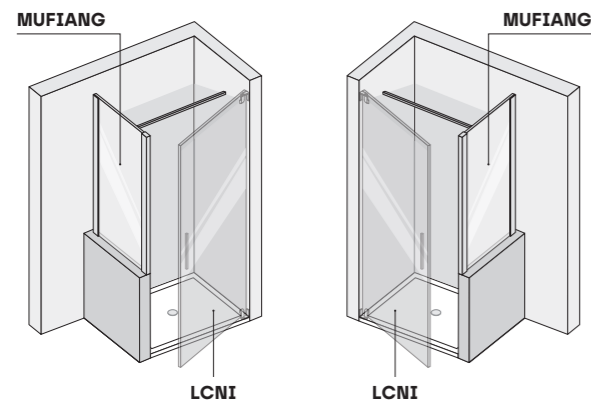

LUCE • FRONT VIEW

8 mm Th.

• STANDARD LUCE [measurements are in mm]

LUCE • FRONT VIEW

8 mm Th.

• STANDARD LUCE [measurements are in mm]

• SPECIAL COMPOSITIONS - FIXED SIDE ON WALL

LCNI + MUFIANG [LH and RH version]

MUFIANG

• SPECIAL COMPOSITIONS - FIXED SIDE ON WALL

LCPL + MUFILIN [LH and RH version]

MUFILIN

LUCE • TOP VIEW

8 mm Th.

• PIVOT DOOR FOR RECESS [art. LCNI]

LUCE • TOP VIEW

8 mm Th.

• PIVOT DOOR + FIXED SIDE FOR 2 SIDED VERSION [art. LCPO+LCFI]

• PIVOT DOOR + IN-LINE FIXED SIDE [art. LCPL+LCFL]

• PIVOT DOOR + DOUBLE CORNER FIXED SIDE [art. LCPL+LC2F]