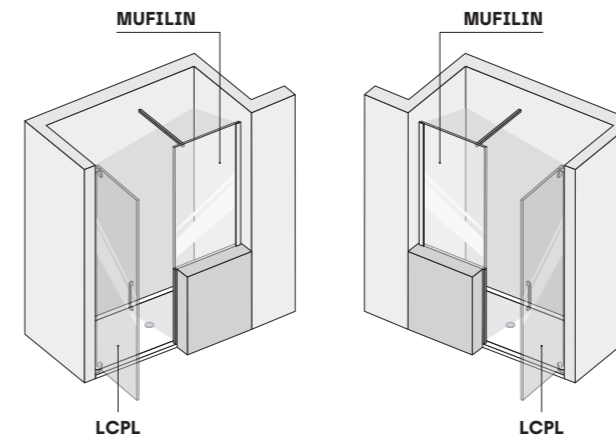

LUCE • FRONT VIEW

8 mm Th.

• STANDARD LUCE [measurements are in mm]

LUCE • FRONT VIEW

8 mm Th.

• STANDARD LUCE [measurements are in mm]

• SPECIAL COMPOSITIONS - FIXED SIDE ON WALL

LCNI + MUFIANG [LH and RH version]

MUFIANG

• SPECIAL COMPOSITIONS - FIXED SIDE ON WALL

LCPL + MUFILIN [LH and RH version]

MUFILIN

LUCE • TOP VIEW

8 mm Th.

• PIVOT DOOR FOR RECESS [art. LCNI]

LUCE • TOP VIEW

8 mm Th.

• PIVOT DOOR + FIXED SIDE FOR 2 SIDED VERSION [art. LCPO+LCFI]

• PIVOT DOOR + IN-LINE FIXED SIDE [art. LCPL+LCFL]

• PIVOT DOOR + DOUBLE CORNER FIXED SIDE [art. LCPL+LC2F]