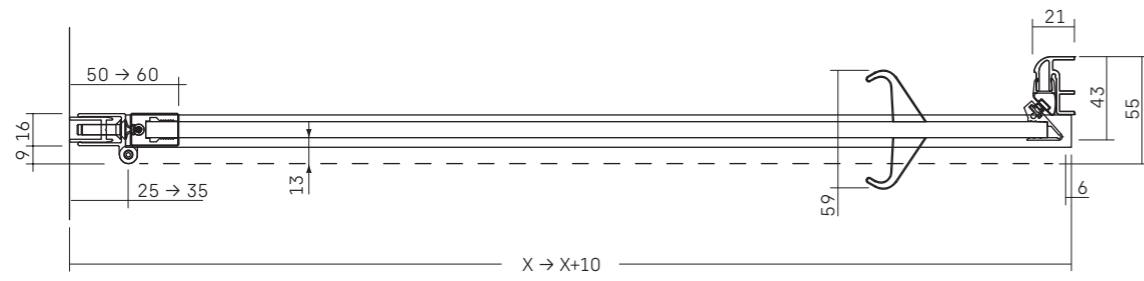

LUCE • FRONT VIEW

8 mm Th.

• STANDARD LUCE [measurements are in mm]

LUCE • FRONT VIEW

8 mm Th.

• STANDARD LUCE [measurements are in mm]

• SPECIAL COMPOSITIONS - FIXED SIDE ON WALL

LCNI + MUFIANG [LH and RH version]

MUFIANG

• SPECIAL COMPOSITIONS - FIXED SIDE ON WALL

LCPL + MUFILIN [LH and RH version]

MUFILIN

LUCE • TOP VIEW

8 mm Th.

• PIVOT DOOR FOR RECESS [art. LCNI]

LUCE • TOP VIEW

8 mm Th.

• PIVOT DOOR + FIXED SIDE FOR 2 SIDED VERSION [art. LCPO+LCFI]

• PIVOT DOOR + IN-LINE FIXED SIDE [art. LCPL+LCFL]

• PIVOT DOOR + DOUBLE CORNER FIXED SIDE [art. LCPL+LC2F]