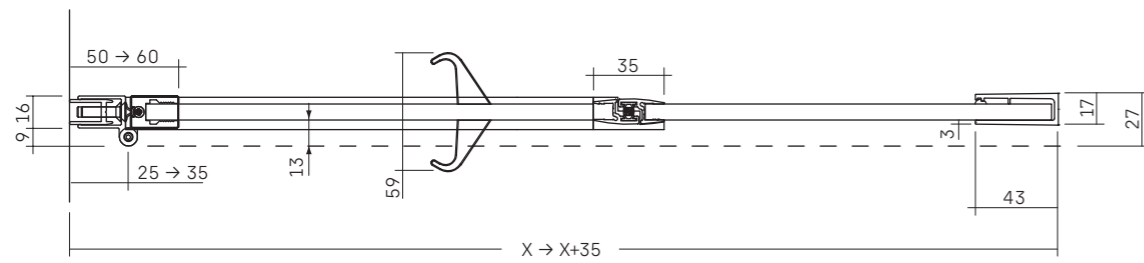

LUCE • FRONT VIEW

8 mm Th.

• STANDARD LUCE [measurements are in mm]

LUCE • FRONT VIEW

8 mm Th.

• STANDARD LUCE [measurements are in mm]

• SPECIAL COMPOSITIONS - FIXED SIDE ON WALL

LCNI + MUFIANG [LH and RH version]

MUFIANG

• SPECIAL COMPOSITIONS - FIXED SIDE ON WALL

LCPL + MUFILIN [LH and RH version]

MUFILIN

LUCE • TOP VIEW

8 mm Th.

• PIVOT DOOR FOR RECESS [art. LCNI]

LUCE • TOP VIEW

8 mm Th.

• PIVOT DOOR + FIXED SIDE FOR 2 SIDED VERSION [art. LCPO+LCFI]

• PIVOT DOOR + IN-LINE FIXED SIDE [art. LCPL+LCFL]

• PIVOT DOOR + DOUBLE CORNER FIXED SIDE [art. LCPL+LC2F]