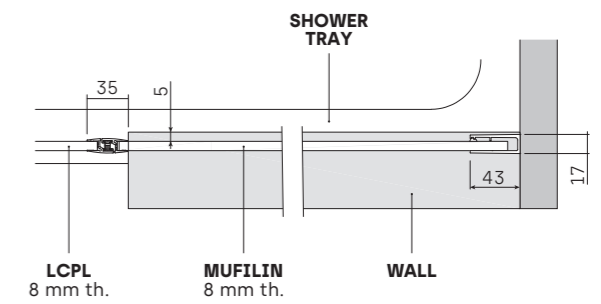

LUCE • FRONT VIEW

8 mm Th.

• STANDARD LUCE [measurements are in mm]

LUCE • FRONT VIEW

8 mm Th.

• STANDARD LUCE [measurements are in mm]

• SPECIAL COMPOSITIONS - FIXED SIDE ON WALL

LCNI + MUFIANG [LH and RH version]

MUFIANG

• SPECIAL COMPOSITIONS - FIXED SIDE ON WALL

LCPL + MUFILIN [LH and RH version]

MUFILIN

LUCE • TOP VIEW

8 mm Th.

• PIVOT DOOR FOR RECESS [art. LCNI]

LUCE • TOP VIEW

8 mm Th.

• PIVOT DOOR + FIXED SIDE FOR 2 SIDED VERSION [art. LCPO+LCFI]

• PIVOT DOOR + IN-LINE FIXED SIDE [art. LCPL+LCFL]

• PIVOT DOOR + DOUBLE CORNER FIXED SIDE [art. LCPL+LC2F]