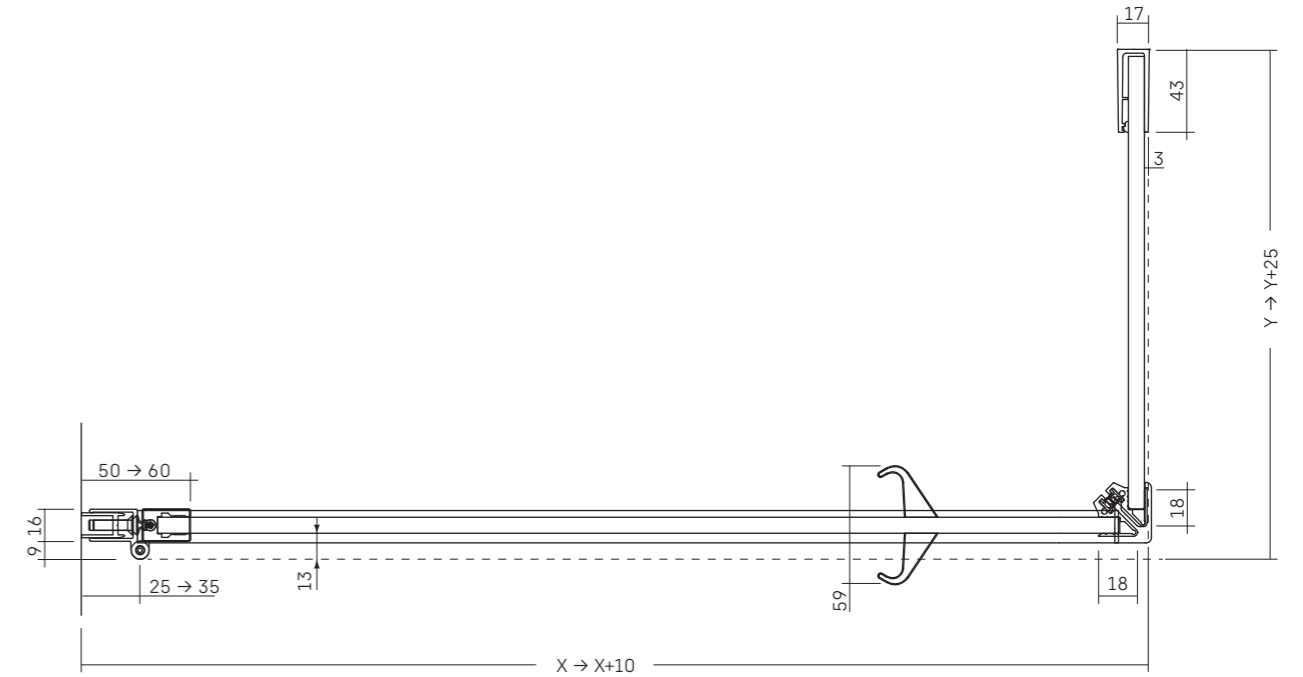

LUCE • FRONT VIEW

8 mm Th.

• STANDARD LUCE [measurements are in mm]

LUCE • FRONT VIEW

8 mm Th.

• STANDARD LUCE [measurements are in mm]

• SPECIAL COMPOSITIONS - FIXED SIDE ON WALL

LCNI + MUFIANG [LH and RH version]

MUFIANG

• SPECIAL COMPOSITIONS - FIXED SIDE ON WALL

LCPL + MUFILIN [LH and RH version]

MUFILIN

LUCE • TOP VIEW

8 mm Th.

• PIVOT DOOR FOR RECESS [art. LCNI]

LUCE • TOP VIEW

8 mm Th.

• PIVOT DOOR + FIXED SIDE FOR 2 SIDED VERSION [art. LCPO+LCFI]

• PIVOT DOOR + IN-LINE FIXED SIDE [art. LCPL+LCFL]

• PIVOT DOOR + DOUBLE CORNER FIXED SIDE [art. LCPL+LC2F]