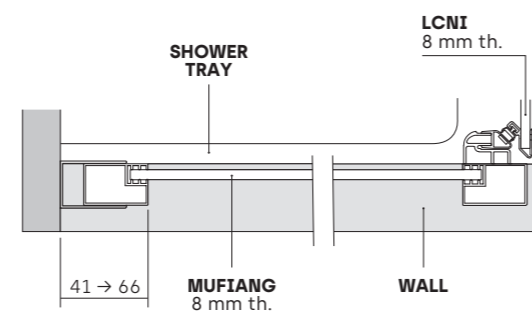

LUCE • FRONT VIEW

8 mm Th.

• STANDARD LUCE [measurements are in mm]

LUCE • FRONT VIEW

8 mm Th.

• STANDARD LUCE [measurements are in mm]

• SPECIAL COMPOSITIONS - FIXED SIDE ON WALL

LCNI + MUFIANG [LH and RH version]

MUFIANG

• SPECIAL COMPOSITIONS - FIXED SIDE ON WALL

LCPL + MUFILIN [LH and RH version]

MUFILIN

LUCE • TOP VIEW

8 mm Th.

• PIVOT DOOR FOR RECESS [art. LCNI]

LUCE • TOP VIEW

8 mm Th.

• PIVOT DOOR + FIXED SIDE FOR 2 SIDED VERSION [art. LCPO+LCFI]

• PIVOT DOOR + IN-LINE FIXED SIDE [art. LCPL+LCFL]

• PIVOT DOOR + DOUBLE CORNER FIXED SIDE [art. LCPL+LC2F]