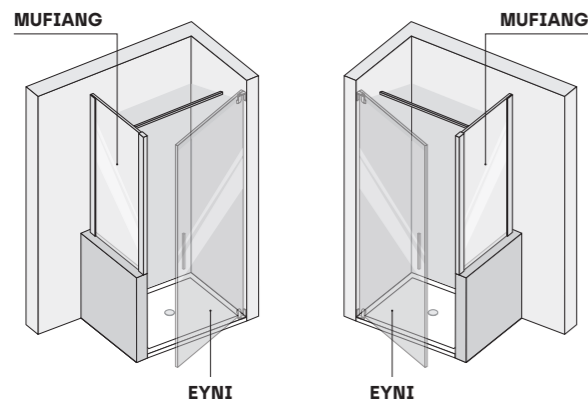

EASY • FRONT VIEW

8 mm Th.

• STANDARD EASY (measurements are in mm)

• SPECIAL COMPOSITIONS - FIXED SIDE ON WALL

EYNI + MUFIANG (LH and RH version)

MUFIANG

EASY • TOP VIEW

8 mm Th.

• PIVOT DOOR FOR RECESS (art. EYNI)

• PIVOT DOOR + IN-LINE FIXED SIDE (art. EYPL + EYFL)

• PIVOT DOOR + FIXED SIDE FOR 2 SIDED VERSION (art. EYPO + EYFI)