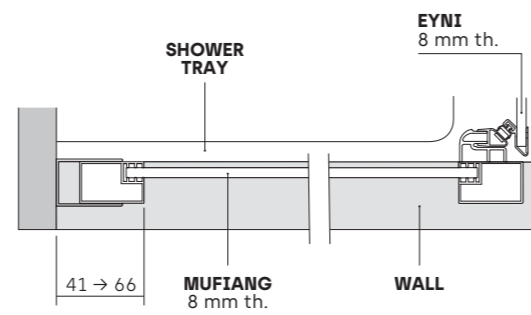

EASY • FRONT VIEW

8 mm Th.

• STANDARD EASY (measurements are in mm)

• SPECIAL COMPOSITIONS - FIXED SIDE ON WALL

EYNI + MUFIANG (LH and RH version)

MUFIANG

EASY • TOP VIEW

8 mm Th.

• PIVOT DOOR FOR RECESS (art. EYNI)

• PIVOT DOOR + IN-LINE FIXED SIDE (art. EYPL + EYFL)

• PIVOT DOOR + FIXED SIDE FOR 2 SIDED VERSION (art. EYPO + EYFI)