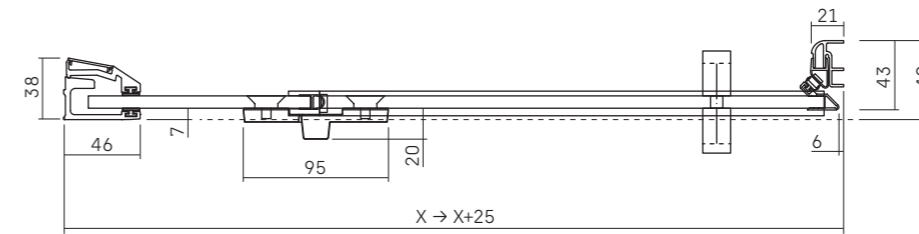

EASY • FRONT VIEW

8 mm Th.

• STANDARD EASY (measurements are in mm)

• SPECIAL COMPOSITIONS - FIXED SIDE ON WALL

EYNI + MUFIANG (LH and RH version)

MUFIANG

EASY • TOP VIEW

8 mm Th.

• PIVOT DOOR FOR RECESS (art. EYNI)

• PIVOT DOOR + IN-LINE FIXED SIDE (art. EYPL + EYFL)

• PIVOT DOOR + FIXED SIDE FOR 2 SIDED VERSION (art. EYPO + EYFI)