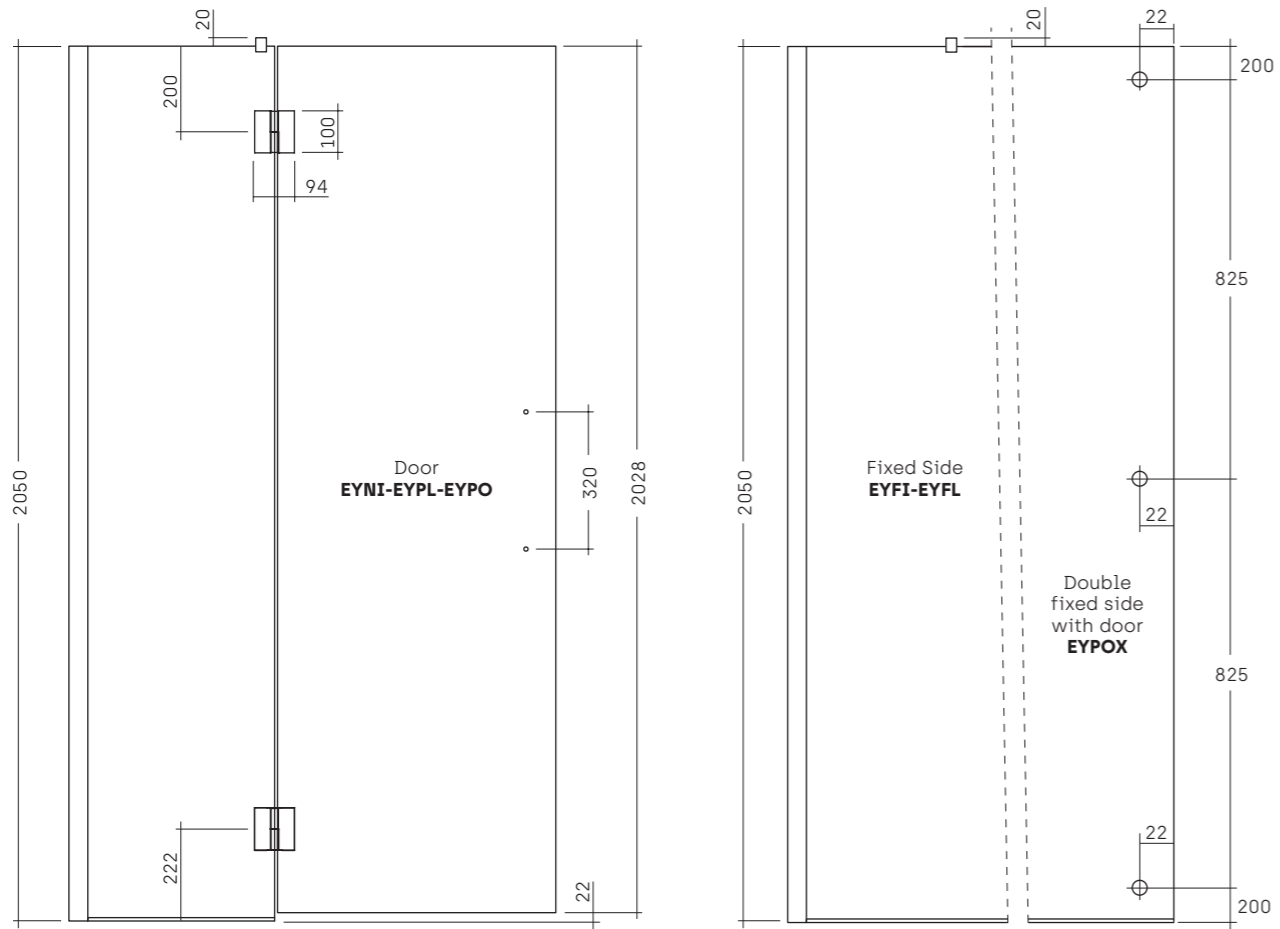

EASY • FRONT VIEW

8 mm Th.

• STANDARD EASY (measurements are in mm)

• SPECIAL COMPOSITIONS - FIXED SIDE ON WALL

EYNI + MUFIANG (LH and RH version)

MUFIANG

EASY • TOP VIEW

8 mm Th.

• PIVOT DOOR FOR RECESS (art. EYNI)

• PIVOT DOOR + IN-LINE FIXED SIDE (art. EYPL + EYFL)

• PIVOT DOOR + FIXED SIDE FOR 2 SIDED VERSION (art. EYPO + EYFI)