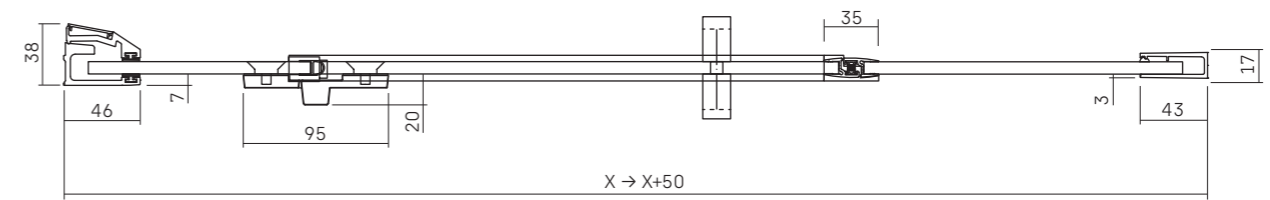

EASY • FRONT VIEW

8 mm Th.

• STANDARD EASY (measurements are in mm)

• SPECIAL COMPOSITIONS - FIXED SIDE ON WALL

EYNI + MUFIANG (LH and RH version)

MUFIANG

EASY • TOP VIEW

8 mm Th.

• PIVOT DOOR FOR RECESS (art. EYNI)

• PIVOT DOOR + IN-LINE FIXED SIDE (art. EYPL + EYFL)

• PIVOT DOOR + FIXED SIDE FOR 2 SIDED VERSION (art. EYPO + EYFI)